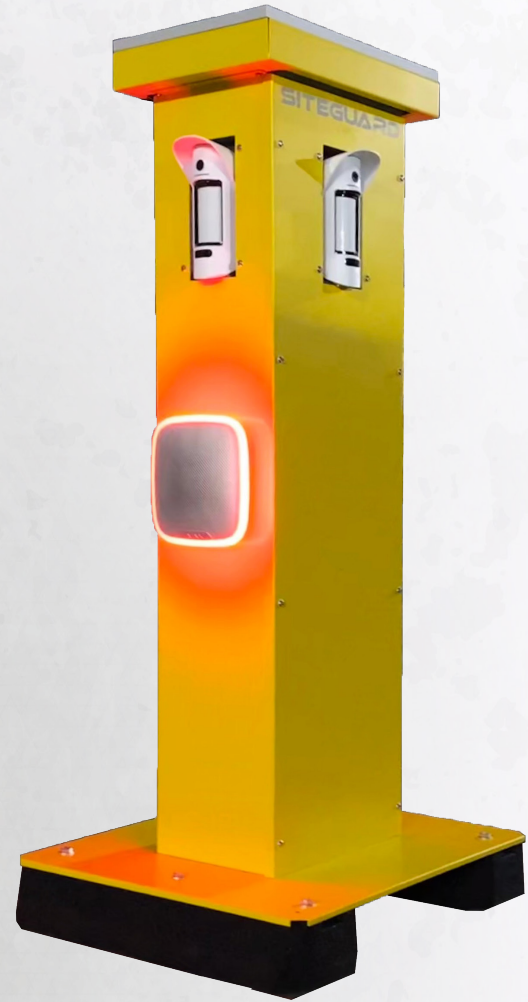

Ajax Pre-installed Kit

Kit Includes:

- Hub 2 Plus: Control Panel with Jeweller and Wings support (Wi-Fi, LTE/4G)
- MotionCam Outdoor (PhOD): Four (4) Wireless Outdoor Motion Detector with visual alarm verification, anti-masking, pet immunity, and Photo on Demand
- StreetSiren: Two (2) Wireless Outdoor Siren
- DoorProtect Plus: Wireless Magnetic opening Detector with shock and tilt sensor

*Design and specifications are subjects to change without notice.